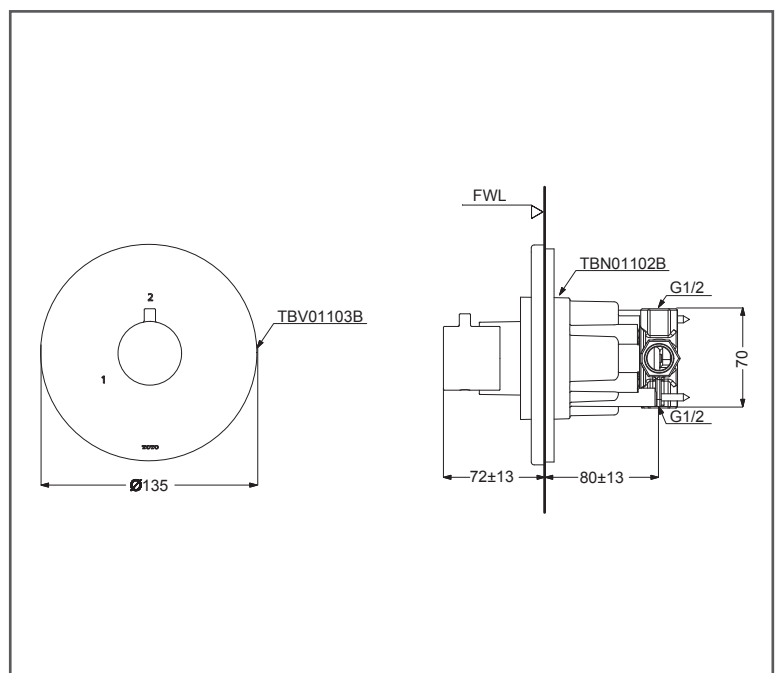

TOTO

SHOWER FITTING

2 Way Diverter

TBV01103B/TBN01102B

FEATURES

- Good design with compact and thin plate

SPECIFICATIONS

- Size : 135W x 85D x 135H mm
- Finish : Chrome
- Water Pressure : 0.25 Mpa ~ 0.75 Mpa

PARTS DESCRIPTION

- TBV01103B : 2 Way Diverter without stop valve (Round)
- TBN01102B : 2 Way Diverter (w/o Stop Valve)

TBV01103B/TBN01102B

Please consult, TOTO representative for more details.

All rights reserved by TOTO including but not limited to Improve & Change of Product Design, Specs or Availability at any time without prior notice